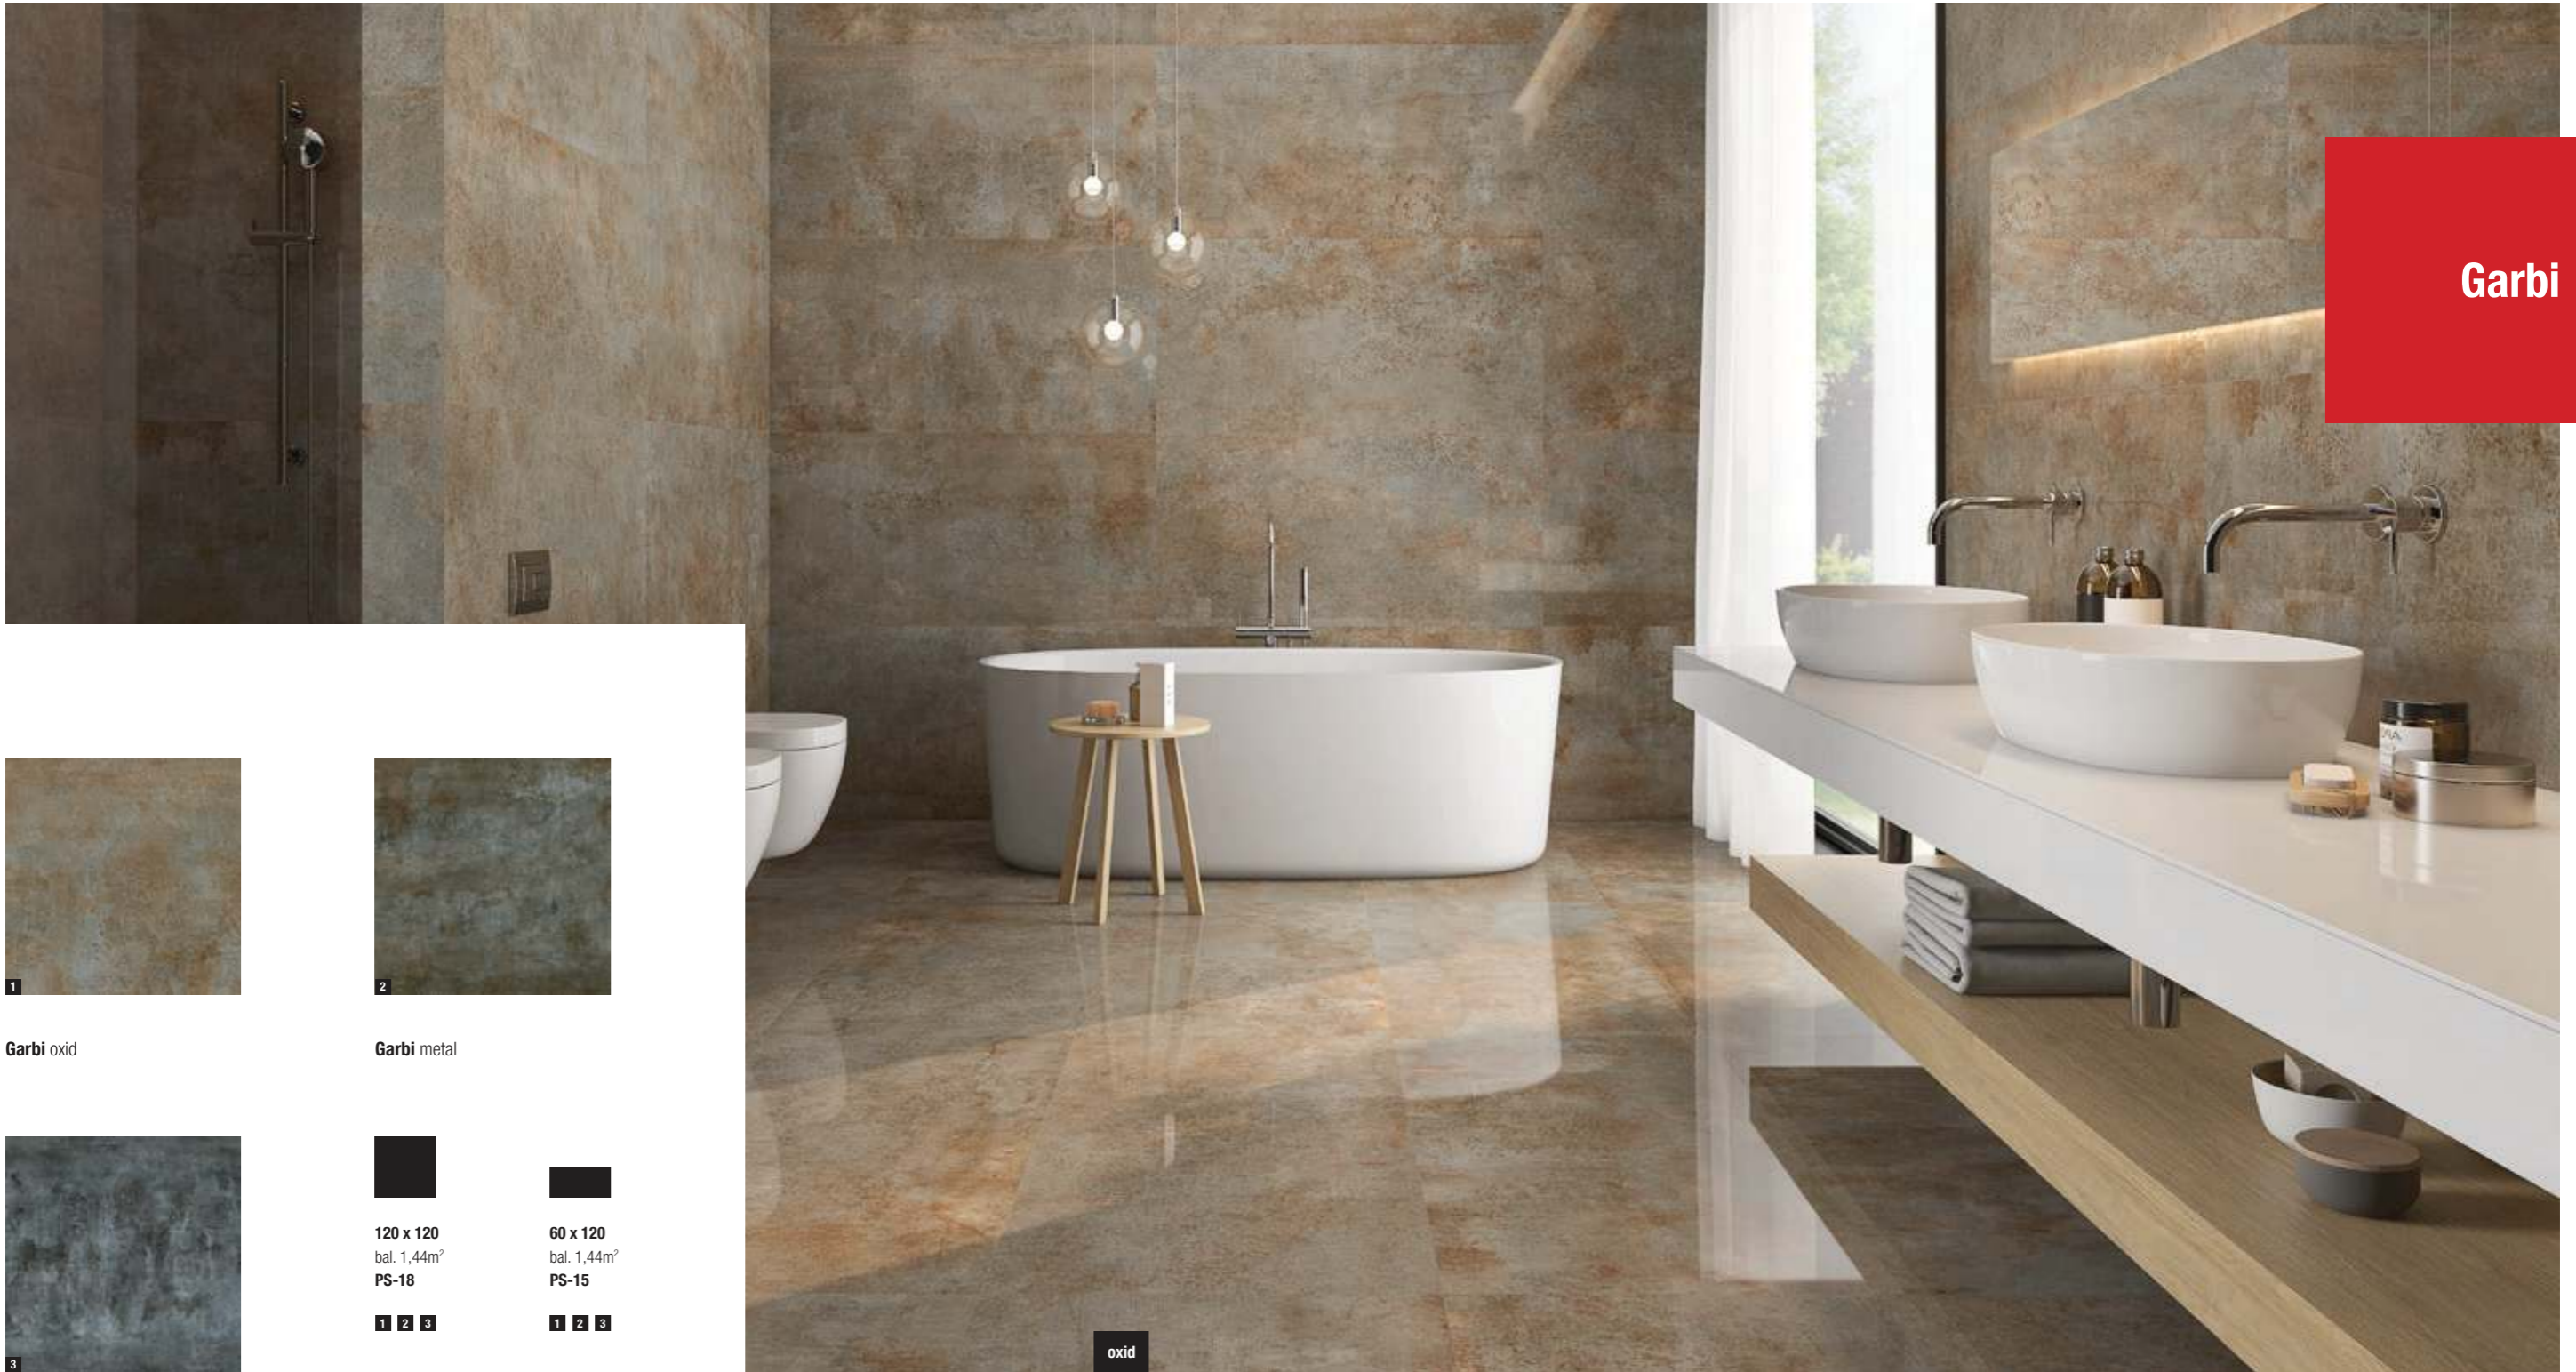

Garbi

Garbi navi

120 x 120
bal. 1,44m²
PS-18

60 x 120
bal. 1,44m²
PS-15

oxid